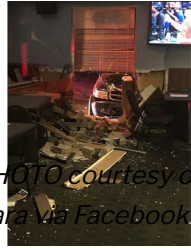

# Cheektowaga Police: Vehicle crashes through Partner's Pizza building following medical emergency

**By:**  
[Kaley Lynch](https://www.wivb.com/meet-the-team/kaley-lynch/801541019) (https://www.wivb.com/meet-the-team/kaley-lynch/801541019) ✉ (mailto:klynch@nexstar.tv)

Updated: Oct 24, 2018 10:59 PM EDT

*PHOTO courtesy of Kara via Facebook*

CHEEKTOWAGA, N.Y. (WIVB) - A 41-year-old man drove into the dining room of a Shanley Street pizzeria Wednesday evening after suffering a medical emergency, Cheektowaga Police said Wednesday.